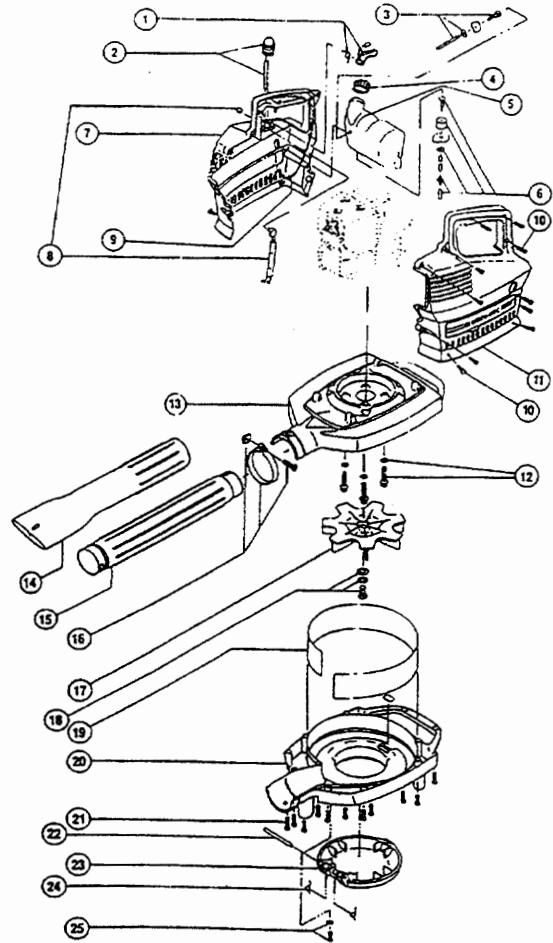

BLOWER PARTS - RYOBI 310r/310BVr

Item	Part No.	Description
1	683400	Trigger Assembly
2	147351	Primer Bulb and Hose Assembly
3	147356	Return Line Assembly
4	180000	Fuel Cap Assembly
5	147350	Complete Fuel Tank Assembly (includes items 3, 4 and 6)
6	147036	Fuel Line Assembly
7	180484	R.H. Engine Cover
8	147038	Switch and Lead Assembly
9	147039	Throttle Wire and Housing Assembly
10	147049	Mounting Screw Assembly
11	180485	L.H. Engine Cover
12	180058	Mounting Screw Assembly
13	180478	Upper Blower Housing
14	180469	Blower Tube W/Nozzle
15	180480	Blower Tube
16	180481	Clamp Assembly
17	147353	Impeller
18	147046	Mounting Bolt Assembly
19	147047	Impact Shield
20	180487	Lower Blower Housing
21	147049	Mounting Screw Assembly (qty 12)
22	147053	Hinge Shaft
23	147817	Intake Cover
24	147051	Spring Set
25	147052	Mounting Screw Assembly
*	180479	Engine Cover Decal Kit

Optional Accessories

- 682075 Shoulder Strap
- not shown

VACUUM PARTS

Item	Part No.	Description
1	147703	Upper Vacuum Tube Assembly
2	147705	Lower Vacuum Tube
3	180489	Elbow
4	612930	Clamp
5	180490	Vacuum Bag Assembly (includes items 3 and 4)