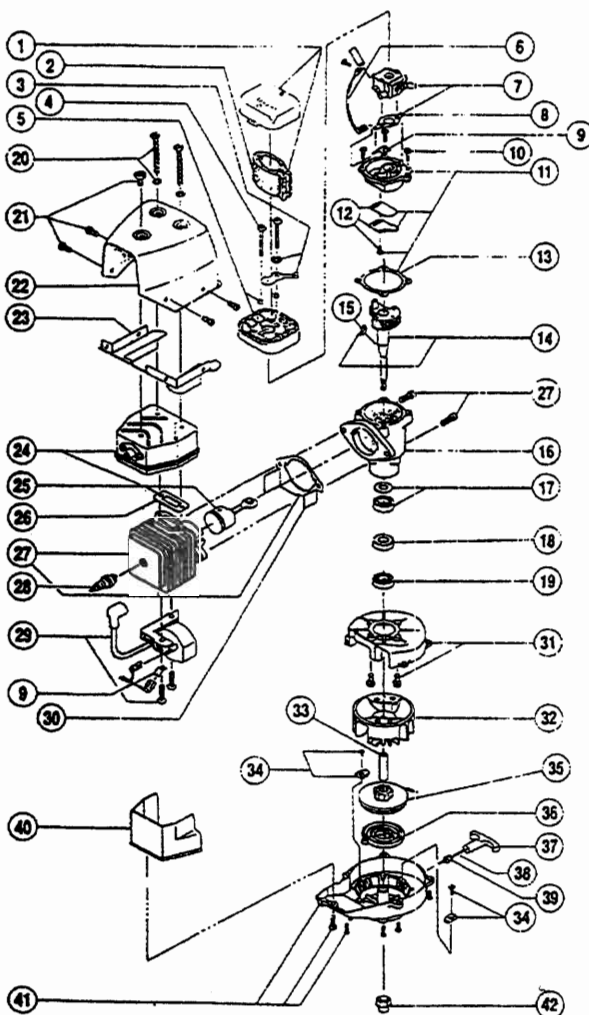

* not shown

The above part numbers are for serial numbers 206058151 thru 304122404.

BLOWER PARTS - RYOBI 310r/310BVr

Item	Part No.	Description
1	683400	Trigger Assembly
2	147351	Primer Bulb and Hose Assembly
3	147356	Return Line Assembly
4	180000	Fuel Cap Assembly
5	147350	Complete Fuel Tank Assembly (includes items 3, 4 and 6)
6	147036	Fuel Line Assembly
7	180484	R.H. Engine Cover
8	147038	Switch and Lead Assembly
9	147039	Throttle Wire and Housing Assembly
10	147049	Mounting Screw Assembly
11	180485	L.H. Engine Cover
12	180058	Mounting Screw Assembly
13	180478	Upper Blower Housing
14	180469	Blower Tube W/Nozzle
15	180480	Blower Tube
16	180481	Clamp Assembly
17	147353	Impeller
18	147046	Mounting Bolt Assembly
19	147047	Impact Shield
20	180487	Lower Blower Housing
21	147049	Mounting Screw Assembly (qty 12)
22	147053	Hinge Shaft
23	147817	Intake Cover
24	147051	Spring Set
25	147052	Mounting Screw Assembly
*	180479	Engine Cover Decal Kit