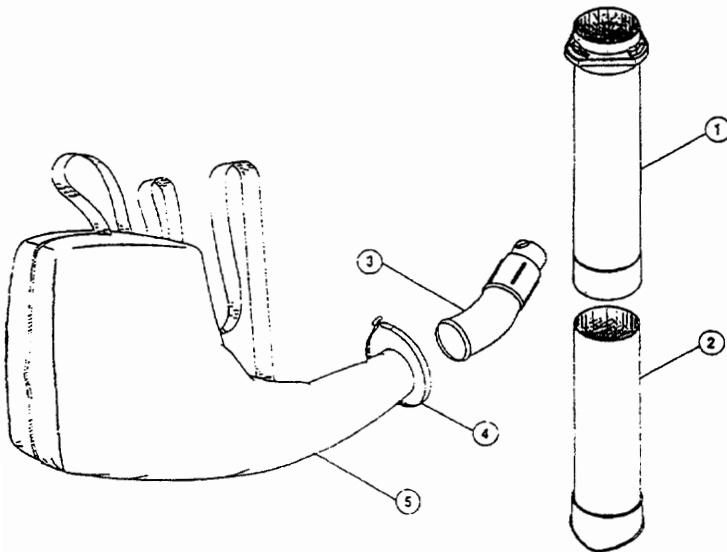

* not shown

The above part numbers are for serial numbers 206058151 thru 304122404.

BLOWER PARTS - RYOBI 310r/310BVr

Item	Part No.	Description
1	683400	Trigger Assembly
2	147351	Primer Bulb and Hose Assembly
3	147356	Return Line Assembly
4	180000	Fuel Cap Assembly
5	147350	Complete Fuel Tank Assembly (includes items 3, 4 and 6)
6	147036	Fuel Line Assembly
7	180484	R.H. Engine Cover
8	147038	Switch and Lead Assembly
9	147039	Throttle Wire and Housing Assembly
10	147049	Mounting Screw Assembly
11	180485	L.H. Engine Cover
12	180058	Mounting Screw Assembly
13	180478	Upper Blower Housing
14	180469	Blower Tube W/Nozzle
15	180480	Blower Tube
16	180481	Clamp Assembly
17	147353	Impeller
18	147046	Mounting Bolt Assembly
19	147047	Impact Shield
20	180487	Lower Blower Housing
21	147049	Mounting Screw Assembly (qty 12)
22	147053	Hinge Shaft
23	147817	Intake Cover
24	147051	Spring Set
25	147052	Mounting Screw Assembly
*	180479	Engine Cover Decal Kit

Optional Accessories

- * 682075 Shoulder Strap
- * not shown

VACUUM PARTS

Item	Part No.	Description
1	147703	Upper Vacuum Tube Assembly
2	147705	Lower Vacuum Tube
3	180489	Elbow
4	612930	Clamp
5	180490	Vacuum Bag Assembly (includes items 3 and 4)